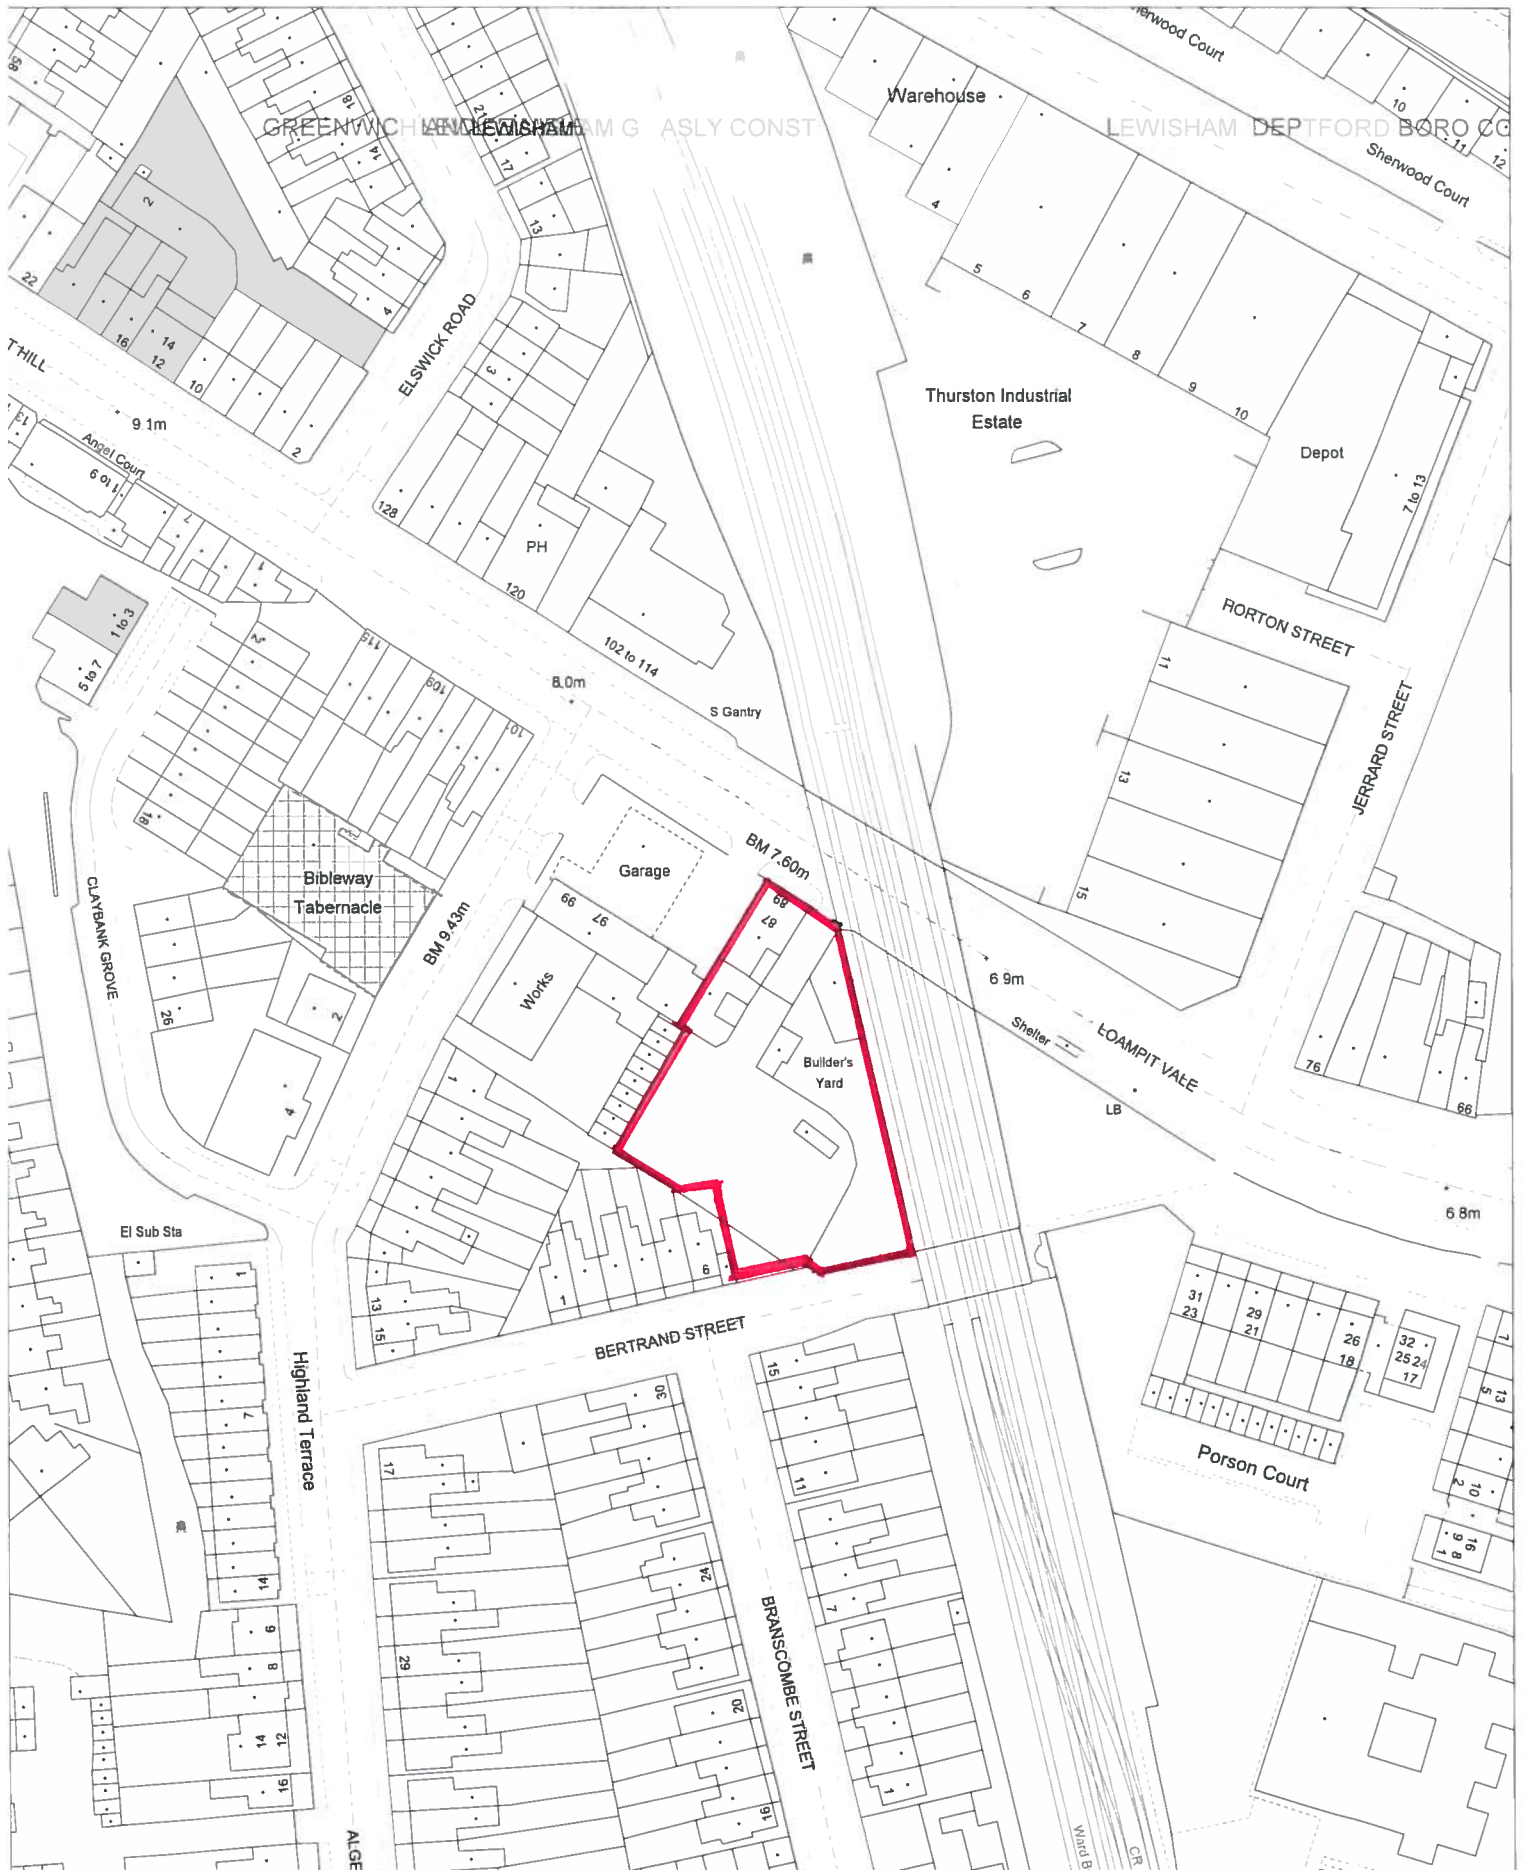

# 87-89 Loampit Vale

Date: 22/02/16

Scale: 1250  
Base on the  
Ordnance Survey map  
Licence no: 100017710  
London, SE6 4RU